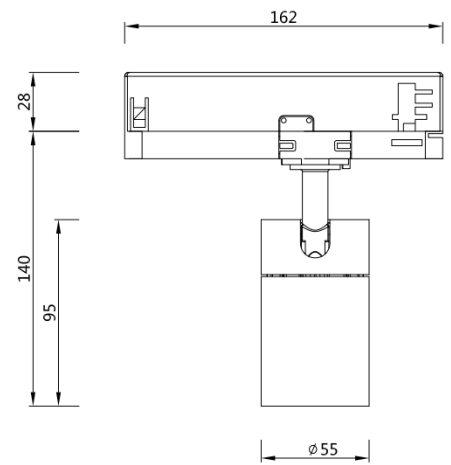

ALTRACK

LED Track Light

Product information

Product number:	ALT55 - 15
Track System:	4 wire, 3 wire
Input Voltage (v):	220-240V
Dimming:	On/Off
Light source:	COB LED
luminaire Lifetime:	50.000h (L80-B10, Ta25°C)
Rotation Angle (degree):	350
Tilting Angle (degree):	90
IP Rating:	20
Working Temperature (°C)	-5 ~ +30
Storage Temperature (°C)	-20 ~ +50
Material:	Aluminium
Fitting Colors:	9016 Sandy White / 9017 Sandy Black

Honeycomb L01 Oval diffuser L02 Diffuser L03 Anti-glare ring L04

Packaging information

N.W. lamp (Kg):	0.4
G.W. Carton (Kg):	14
Master carton dimensions(mm):	515x415x305
Quantity per carton:	24

Beam	Watt	CRI	Luminous	CCT	Code
15	15W	90	1178.3 lm	4000K	ALT55S-4NC15G40-S
			1111.6 lm	3000K	ALT55S-4NC15G30-S
			1033.8 lm	2700K	ALT55S-4NC15G27-S
20	15W	90	1120.8 lm	4000K	ALT55S-4NC15G40-M
			1057.4 lm	3000K	ALT55S-4NC15G30-M
			983.3 lm	2700K	ALT55S-4NC15G27-M
28	15W	90	1113.3 lm	4000K	ALT55S-4NC15G40-F
			1050.3 lm	3000K	ALT55S-4NC15G30-F
			976.8 lm	2700K	ALT55S-4NC15G27-F
50	15W	90	985.8 lm	4000K	ALT55S-4NC15G40-WF
			930.0 lm	3000K	ALT55S-4NC15G30-WF
			864.9 lm	2700K	ALT55S-4NC15G27-WF